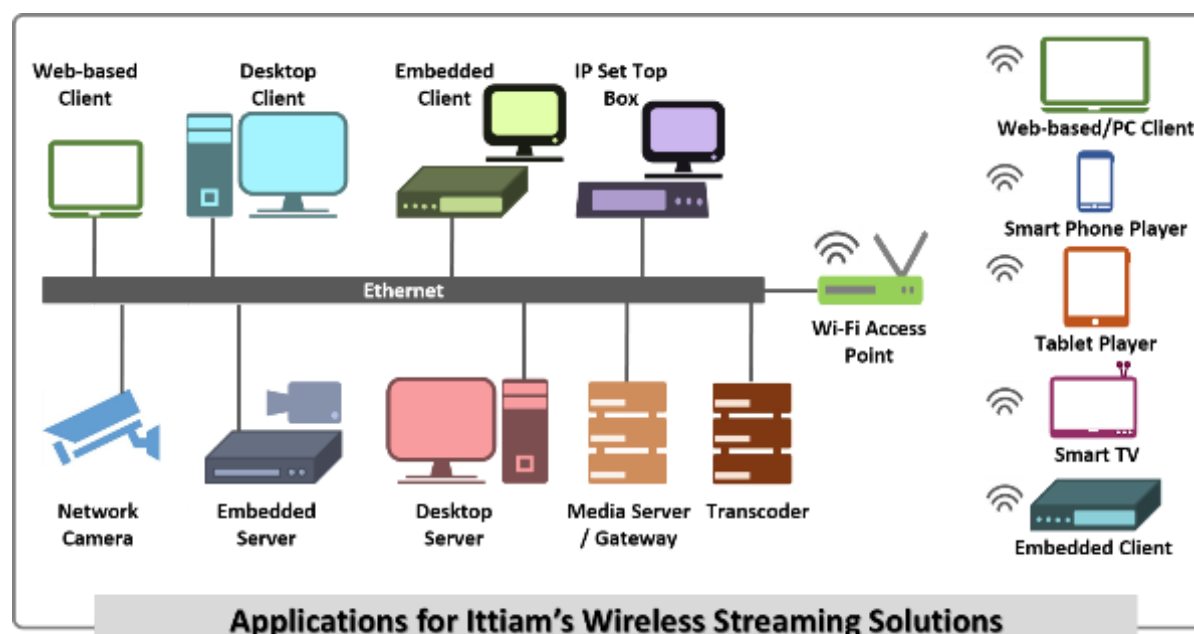

HIGH QUALITY WIRELESS VIDEO STREAMING

Video streaming over wireless networks is emerging as the future of connectivity for most **industrial & defense applications**. Primarily driven by **the need for mobility**, Wi-Fi devices are becoming a part of several video streaming networks, often inter-operating with traditional devices on wired network. Ittiam's **Video Encoders (Servers)**, **Video Decoders (Clients/Players)** and **Video Transcoders** include specialized algorithms to address the following wireless streaming challenges:

- Delivering optimal video quality during network congestion and fluctuations in available bandwidth
- Handling network induced impairments (loss, jitter and errors) and loss of connectivity
- Heterogeneous formats to support different Wi-Fi clients (multi-screen delivery)
- Seamless inter-operation with commercial media servers and players
- [Low latency video streaming](#)

These solutions are available on desktop, embedded and mobile devices (iOS, Android). Ittiam offers embedded solutions ([neonCaster Hardware Boards](#), [Media SDKs](#) and [System Software](#)) that enable high-quality video streaming over Wi-Fi networks. .

SOLUTION HIGHLIGHTS

Adaptive Streaming

- [+] Packet-loss/congestion based server-initiated adaptation
- [+] Dynamic bitrate, frame-rate, resolution changes for video
- [+] UDP/TCP, HTTP (HLS, DASH) streaming