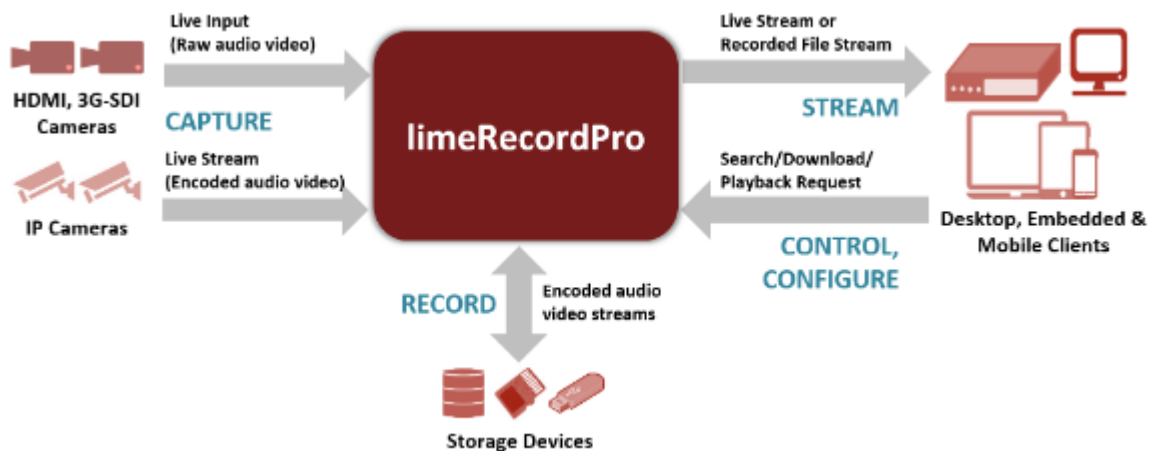

## limeRecordPro: Intelligent 4K H.264/HEVC DVR

Ittiam brings the **power of AI** to its cutting-edge 4K UHD hybrid DVR solution - limeRecordPro.

Capable of **4K UHD H.265 (HEVC) and H.264** recording of live video, limeRecordPro simultaneously enables streaming and/or playback functions. Inbuilt real-time vision and deep learning algorithms infuse limeRecordPro with **real intelligence for edge devices** in surveillance, medical, enterprise, industrial and defense applications.

## License the entire System Software for quick time-to-market

limeRecordPro is a part of Ittiam's [Lime](#) family of system solutions for 4K UHD video streaming and recording solutions. Harnessing Ittiam's trusted expertise in video and visual analytics, limeRecordPro delivers the complete system software comprising of reliable field-ready vision & deep learning features integrated with the core DVR/NVR functions.

## The Real Intelligence in limeRecordPro

a triad of intelligent encoding, tagging and searching

### Pro-Tag (Intelligent Tagging)

- Automatic addition of metadata/tags based on events (ex: motion trigger, camera defocusing/ tampering) or objects of interest (ex: cars, trucks, bags) in the video

[Subscribe](#)[Past Issues](#)